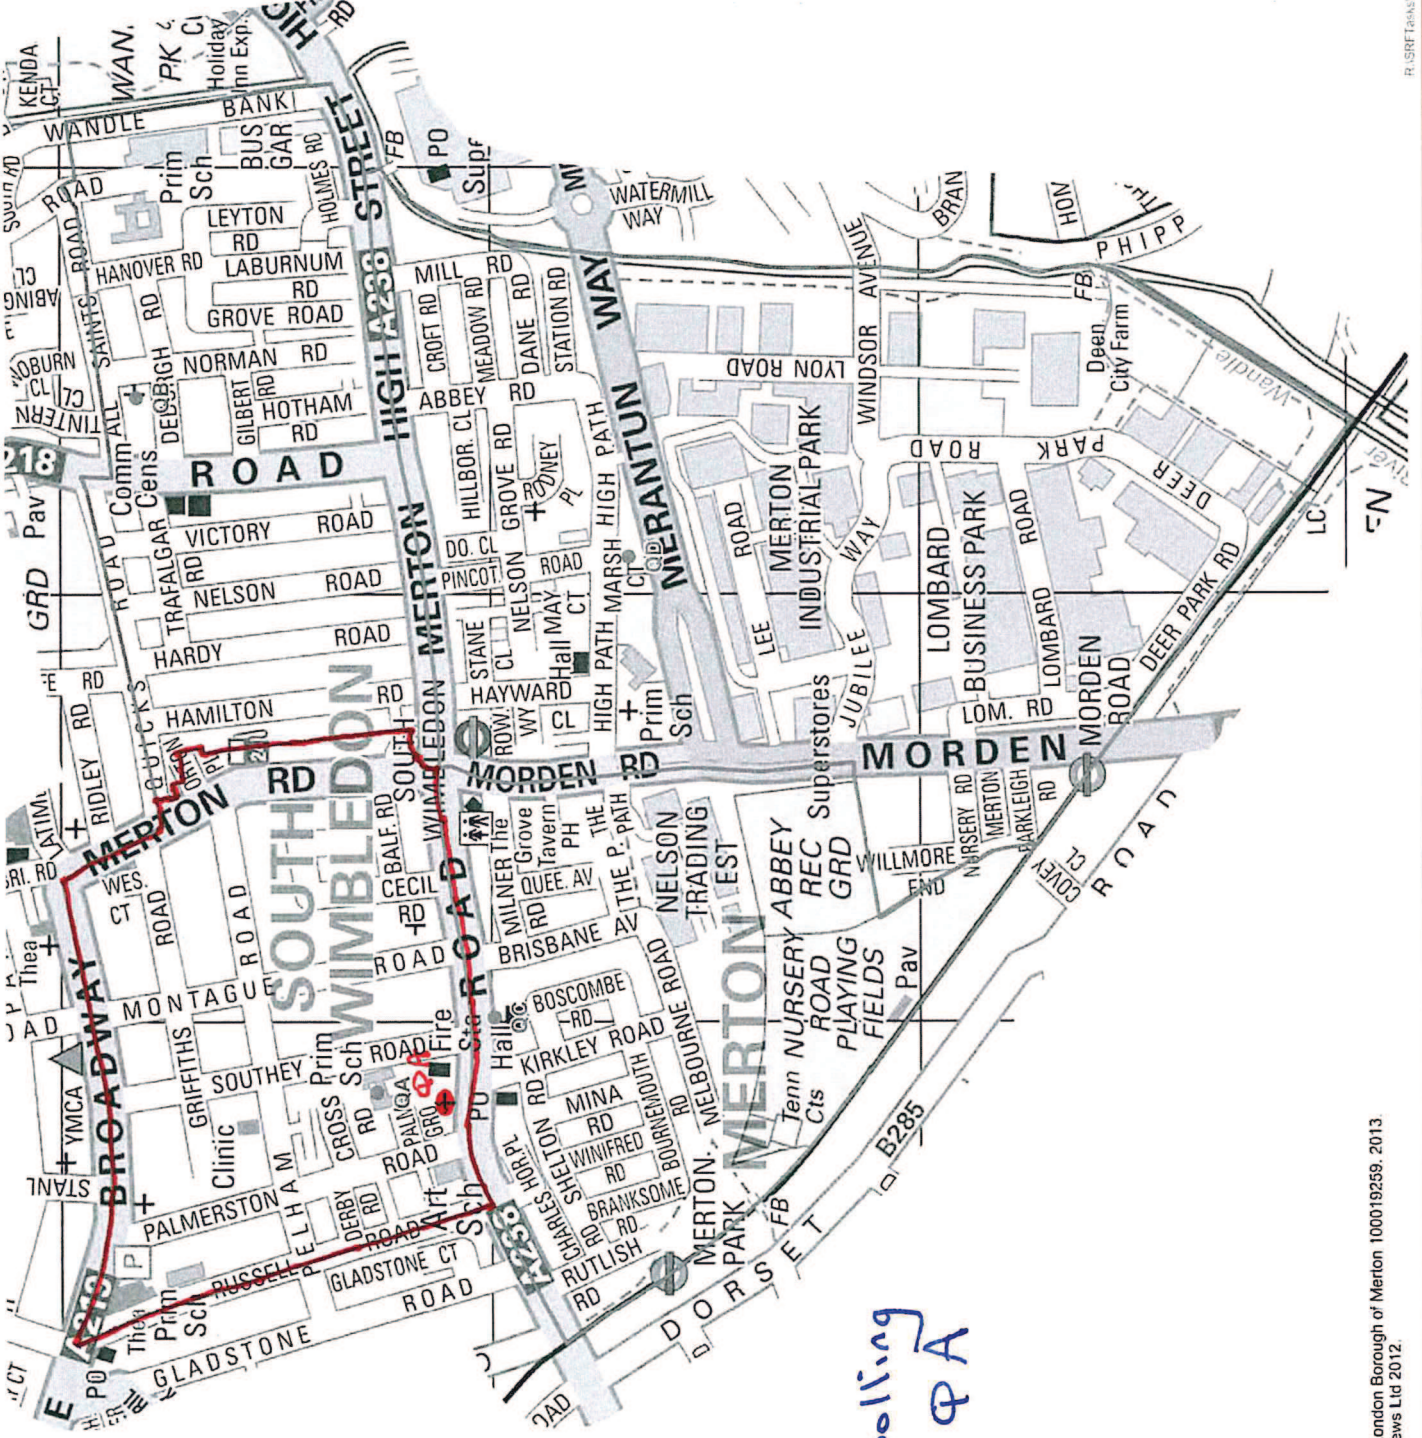

Abbey Ward

Scale 1:6,000

Proposed polling place for PA