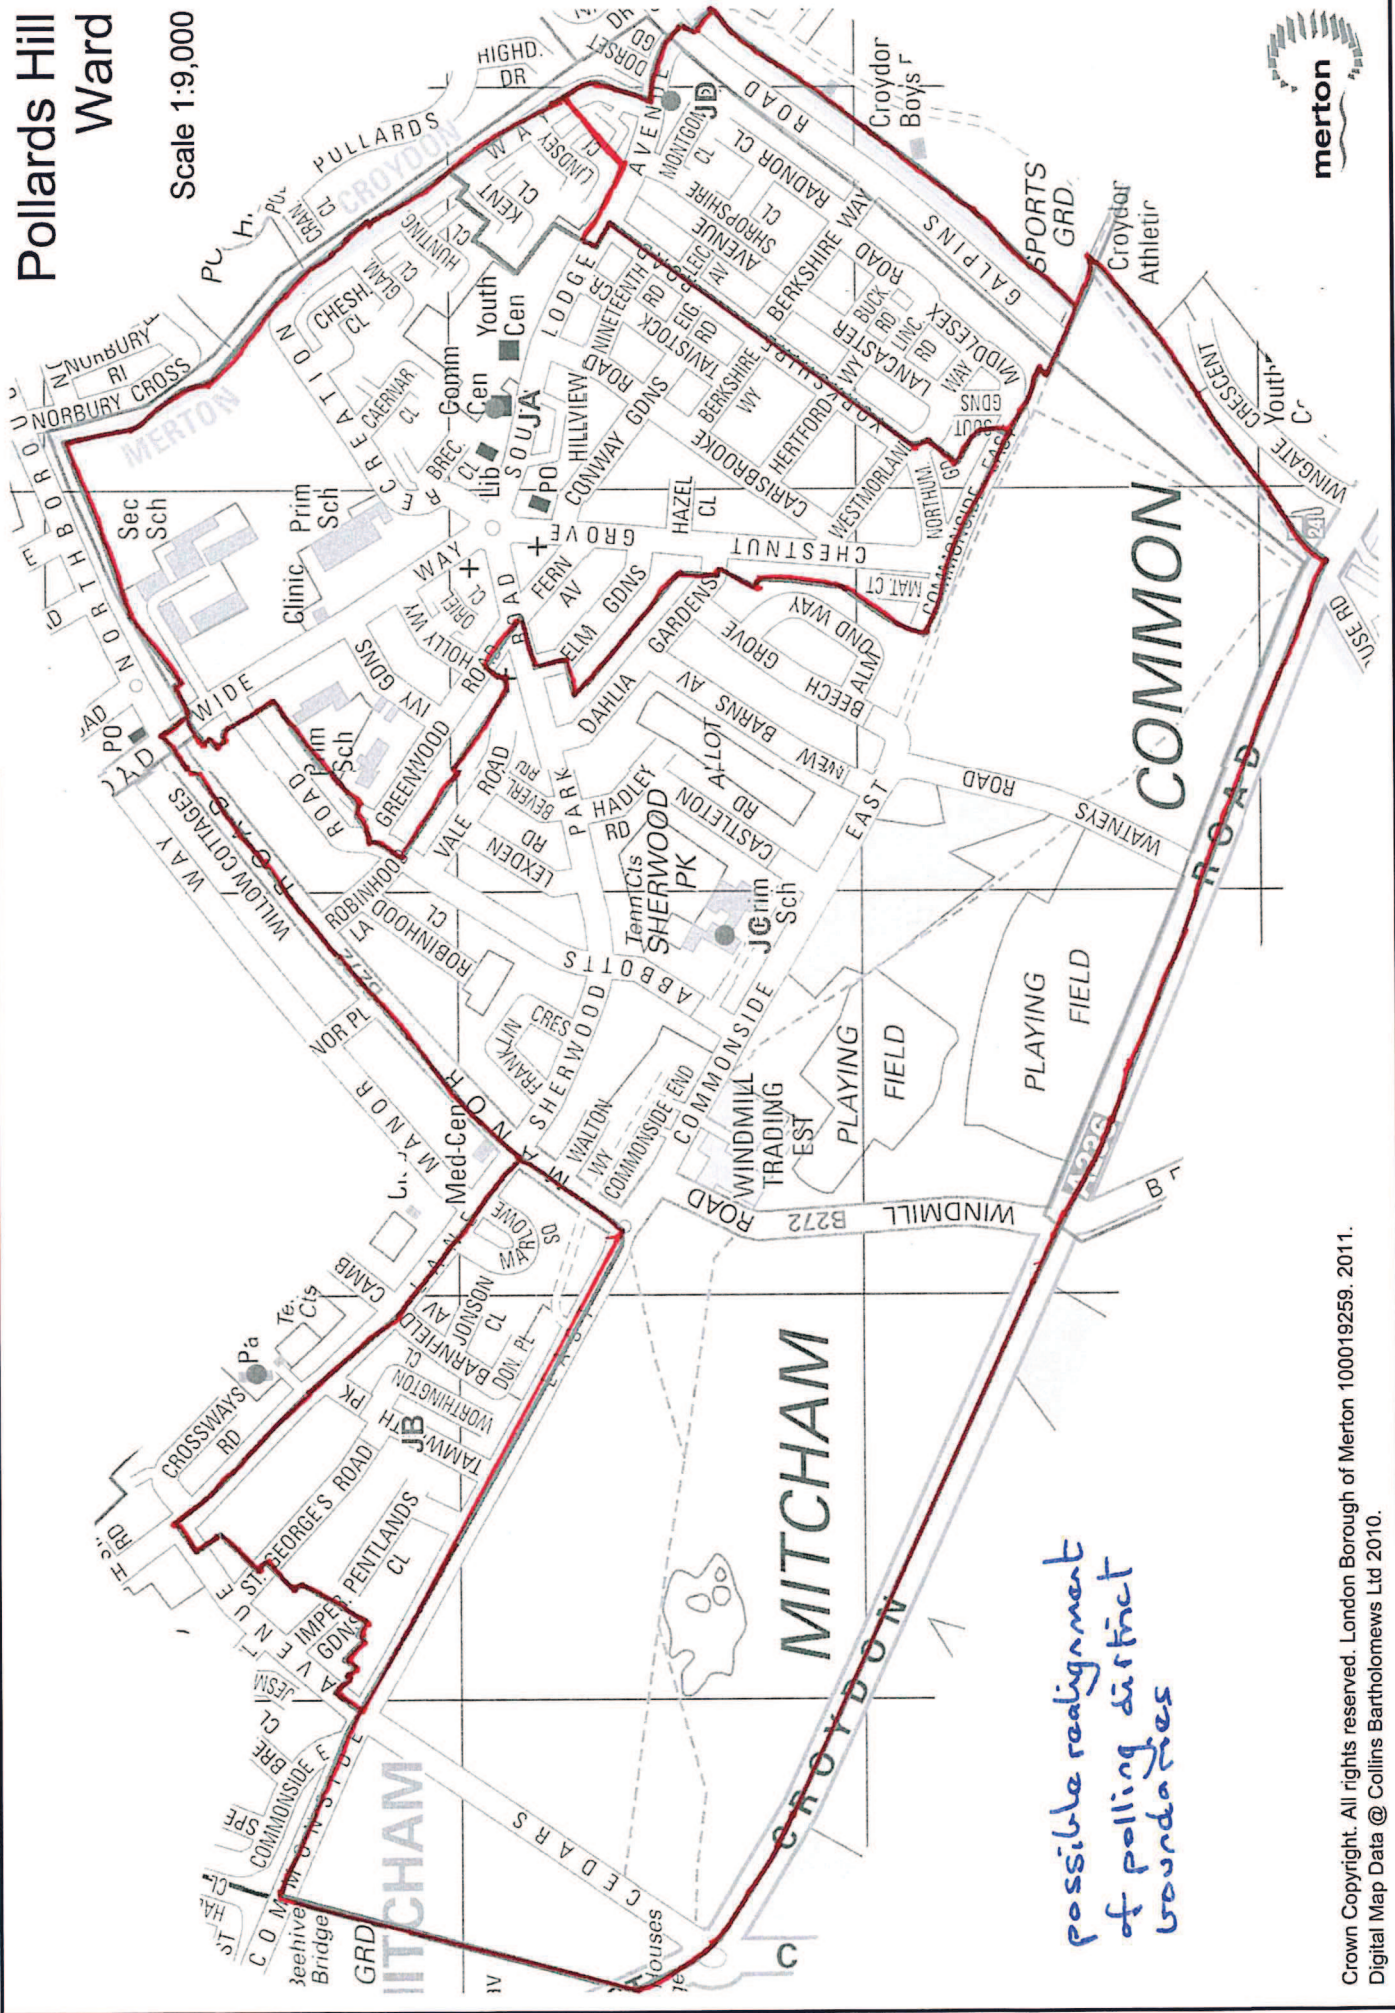

Abbey Ward

Scale 1:6,000

P:\SRFTasks\CS2000\1_3010_2505\Worksheets\Ward_Abbey.wor

Proposed polling place for PA

Merton Park

Scale 1:9,000

*possible realignment
of polling district
boundaries*

Pollards Hill Ward

Scale 1:9,000

Ravensbury

Scale 1:9,000

*Possible adjustment of
polling district boundaries*