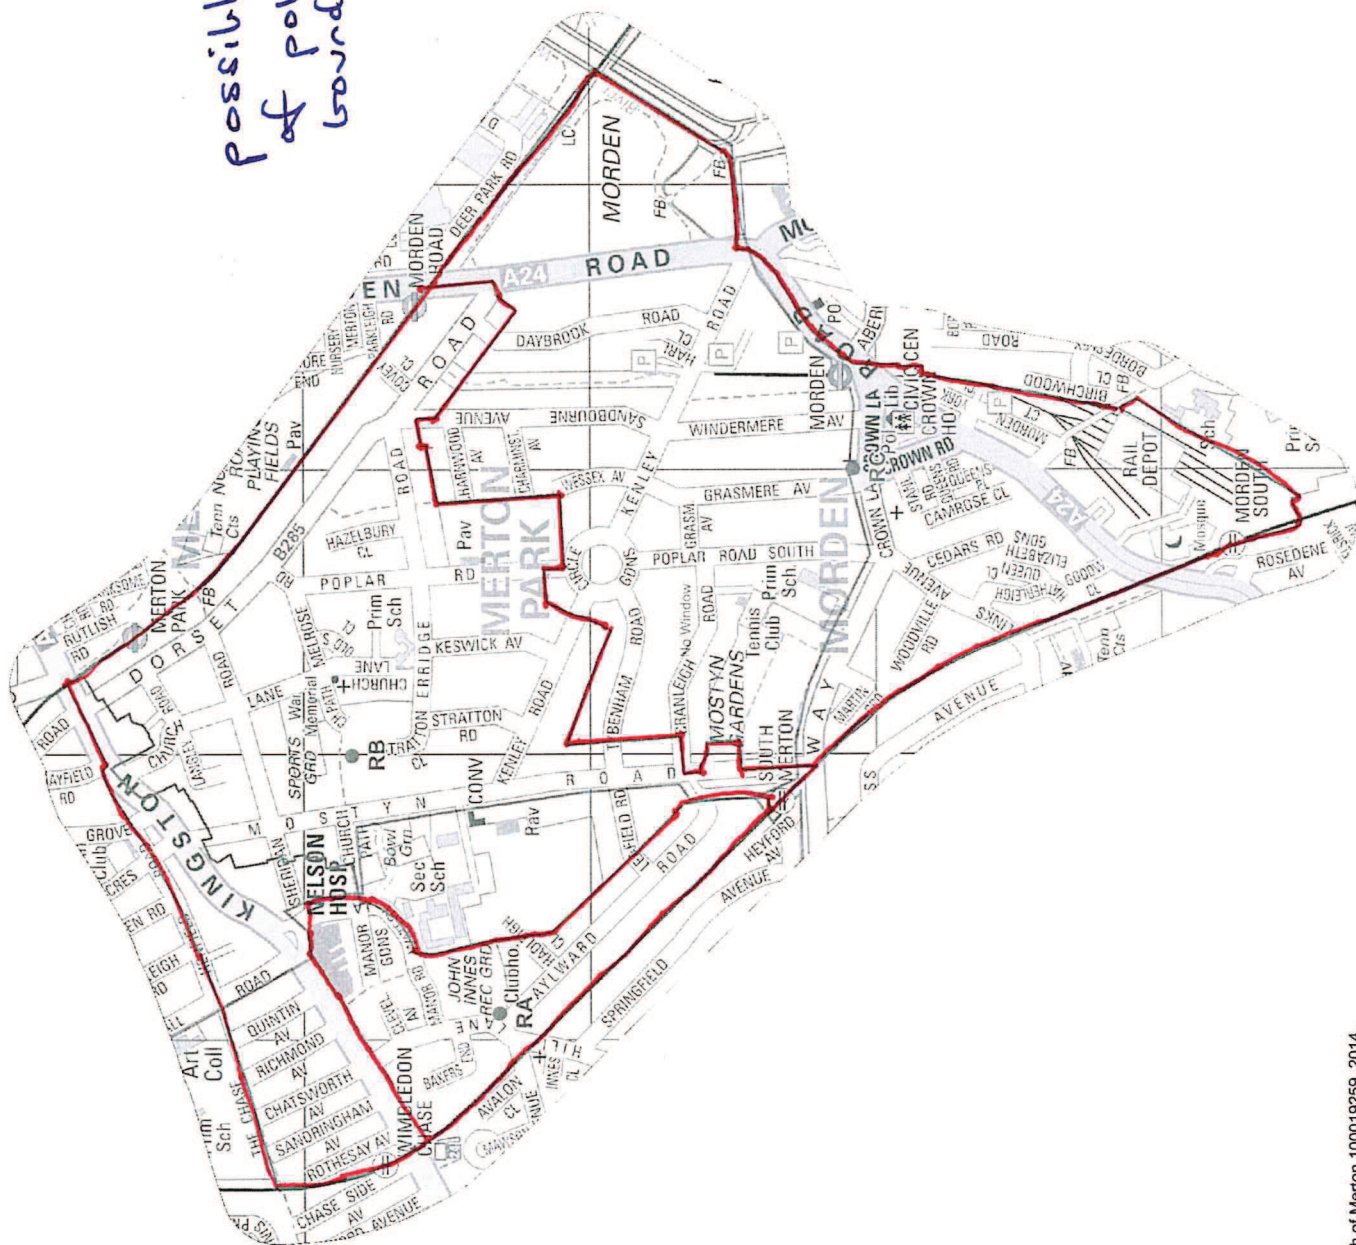

Abbey Ward

Scale 1:6,000

P:\SRFTasks\CS2000\1_3010_2505\Worksheets\Ward_Abbey.wor

Proposed polling place for PA

Merton Park

Scale 1:9,000

*possible realignment
of polling district
boundaries*

Pollards Hill Ward

Scale 1:9,000

Ravensbury

Scale 1:9,000

*Possible adjustment of
polling district boundaries*